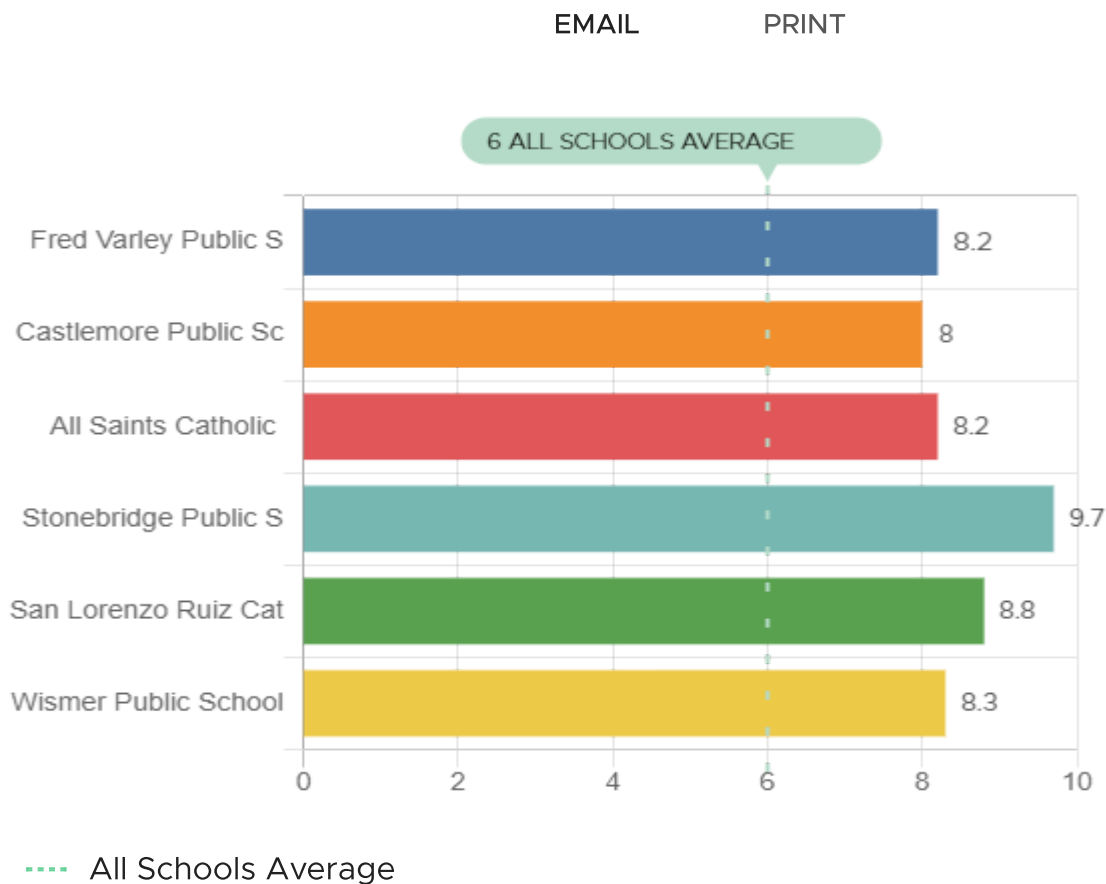

COMPARE SCHOOLS

Close X

Indicators

Overall rating out of 10 ?

Gr 3 avg. level: Reading ?

Gr 3 avg. level: Writing ?

Gr 3 avg. level: Math ?

Gr 6 avg. level: Reading ?

Gr 6 avg. level: Writing ?

Gr 6 avg. level: Math ?

Tests below standard (%) ?

Tests not written (%) ?

Overall rating out of 10 Comparison chart

Feedback